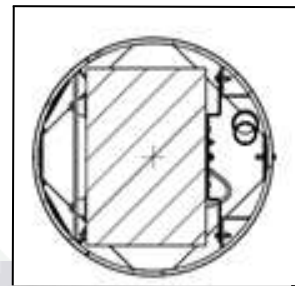

ROUND

Sleek designs appropriate for use in the modern cityscape, meeting the challenges of low site availability while streamlining deployments in urban canyons for multiple carriers.