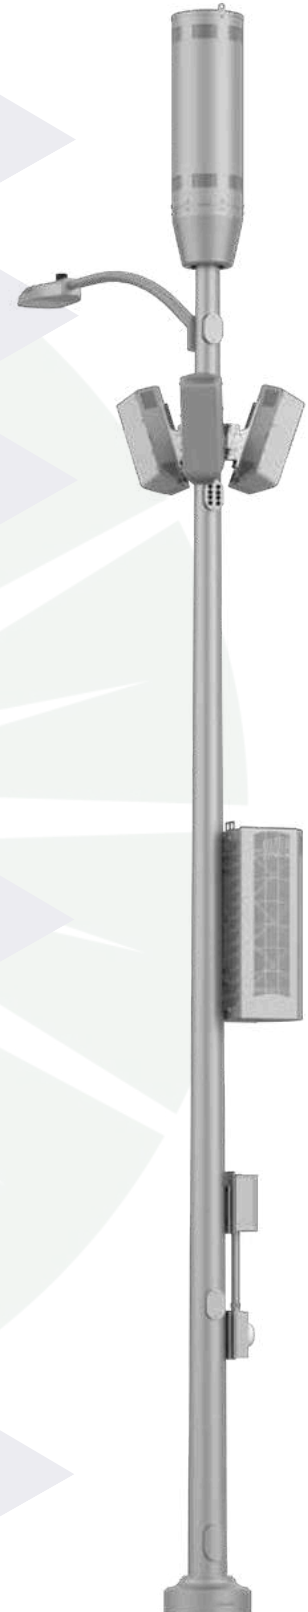

Telecom Enhanced Decorative (TED) Light Poles integrate modern telecom equipment into the municipal aesthetic landscape while meeting carrier, municipal, and local utility requirements.

CONCEALED SERIES - SINGLE CARRIER

POLE TOP AND MID POLE FEATURES

POLE TOP SHROUDS

Discreetly conceal RF equipment and antennas

ROADWAY LUMINAIRE ARMS

Variety of styles to match any unique historic or aesthetic municipal standard

MODULAR SHROUDS

POLE TOP FEATURES

POLE TOP SHROUDS

Discreetly conceal RF equipment and antennas

ROADWAY LUMINAIRE ARMS

Various configurations for every application

MODULAR SHROUDS

Attach and conceal 5g equipment to the side of the pole

MID POLE FEATURES

SIDE CABINET

Attach and conceal equipment to the side of pole

POLE BASE FEATURES

DECORATIVE BASE COVERS

Variety of styles to match any unique historic or aesthetic municipal standard

Mid capacity, multi-tenant telecom with roadway lighting brings small cell deployments to the high traffic areas that demand wireless service the most.