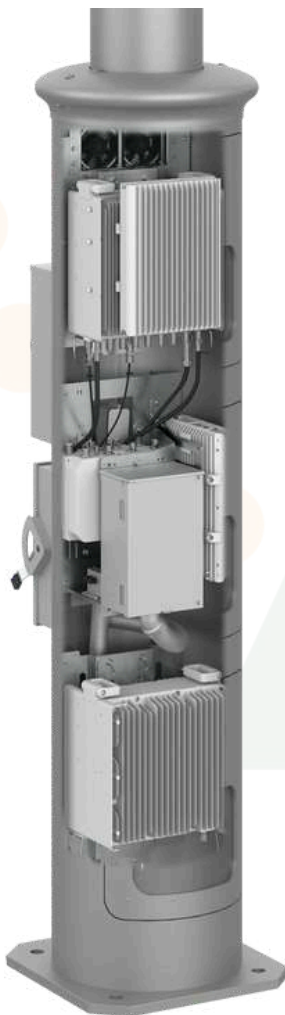

**MULTI-TENANT STANDARD
STRUCTURAL BASE CABINET**