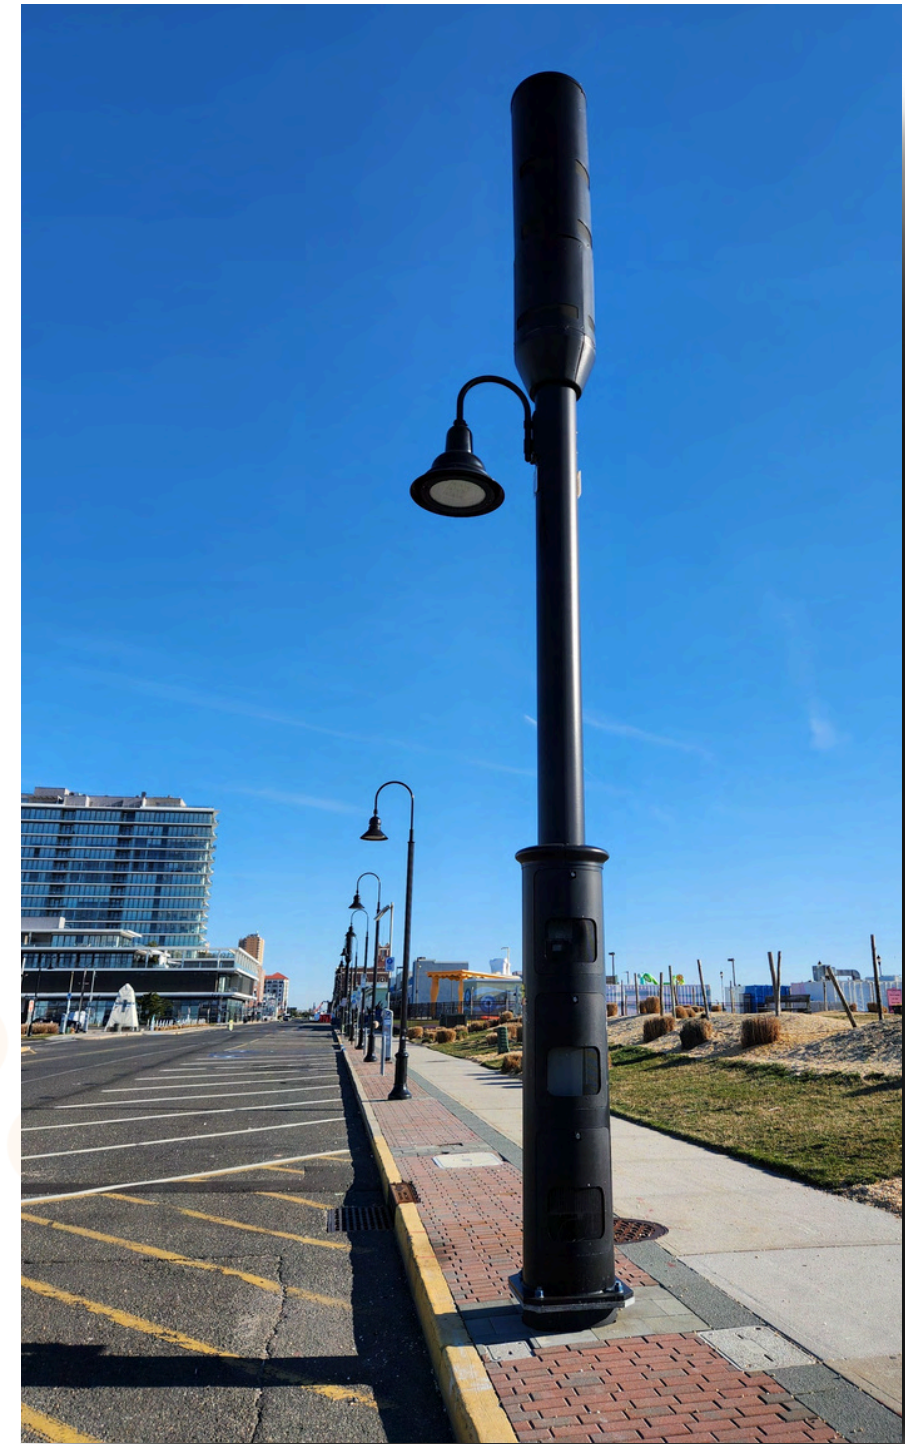

MID CAPACITY DECORATIVE

Mid capacity, multi-tenant telecom with decorative lighting for roadway, walkway or municipal site applications.