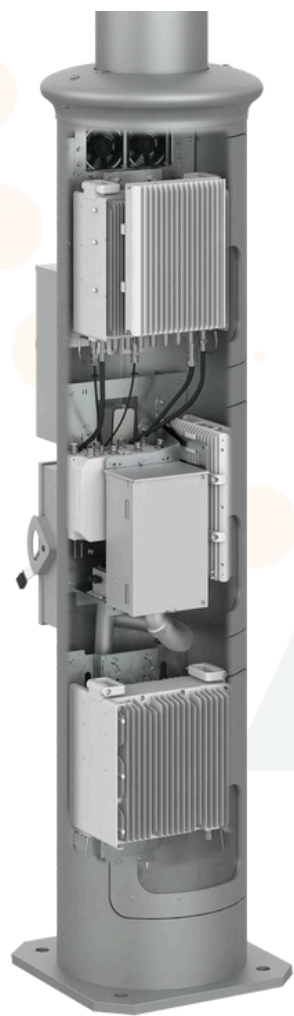

ADDITIONAL DETAILS

DECORATIVE DETAILS